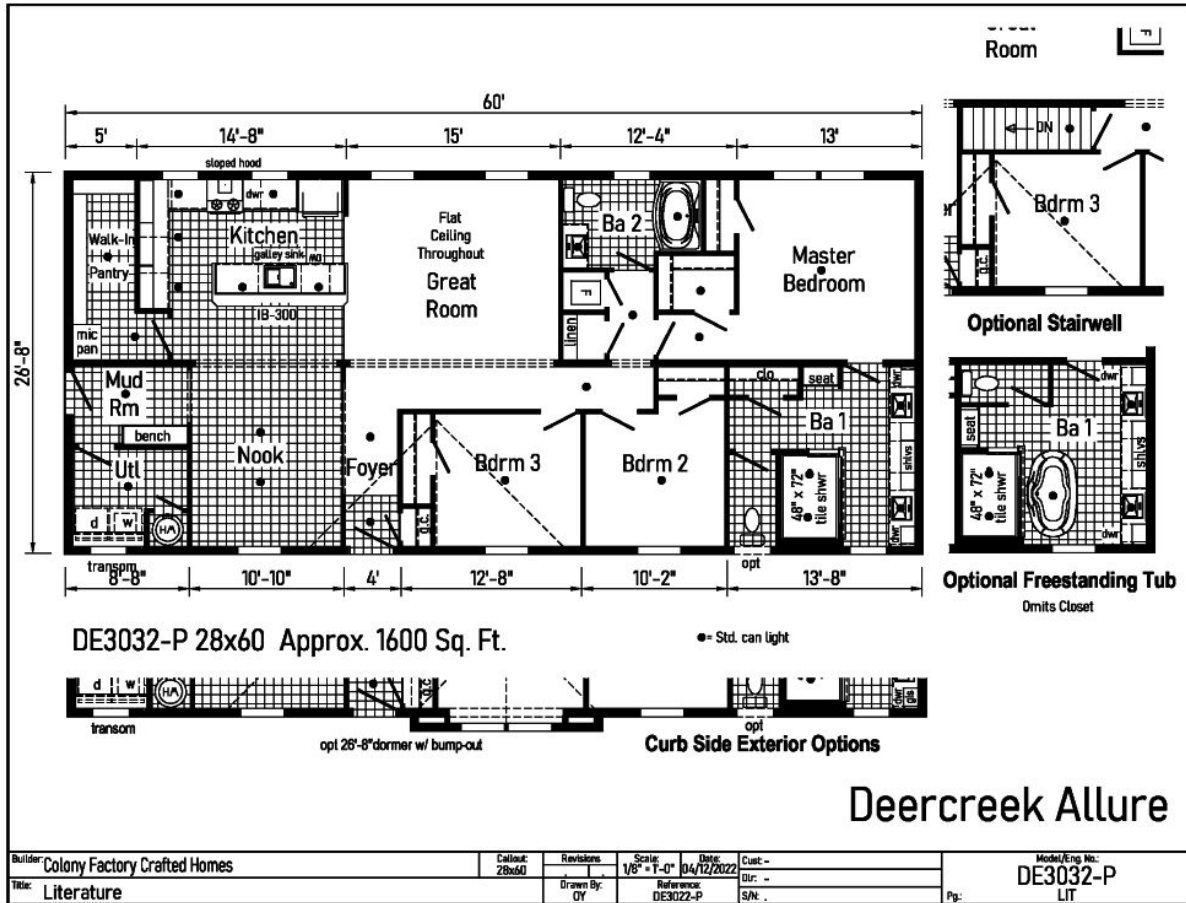

## About This Model

Style: Ranch / Bedrooms: 3 / Bathrooms: 2 / Square Feet: 1600