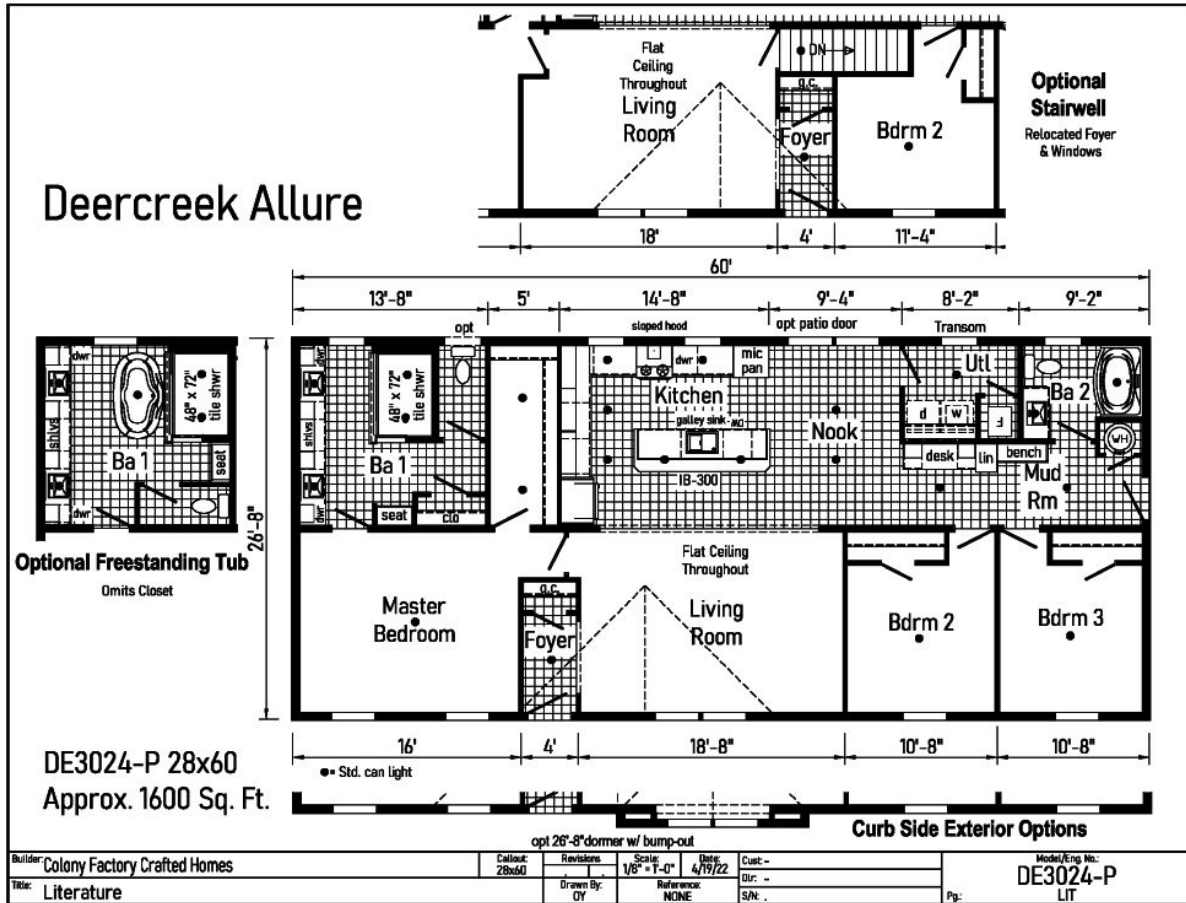

## About This Model

Style: Ranch / Bedrooms: 3 / Bathrooms: 2 / Square Feet: 1600